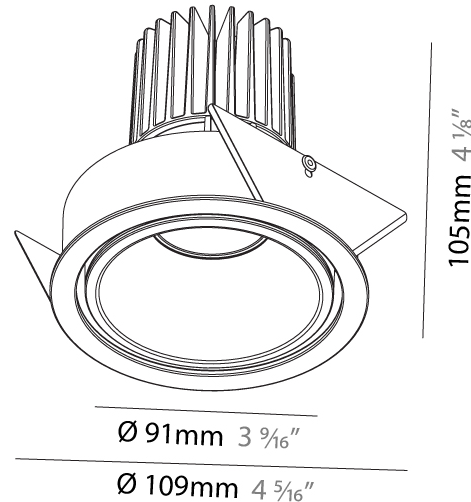

GENERAL

Series: Invader Standard
Brand: Prolicht
Division: Architectural
Mounting Type: Recessed
Mounting Location: Ceiling
Subcategory: Downlight

PHYSICAL

Shape: Round
Diameter (mm): 109
Diameter (in): 4 5/16
Height (mm): 105
Height (in): 4 1/8
Min. Recessing Depth (mm): 120
Min. Recessing Depth (in): 4 3/4
Light Distribution: Adjustable / Direct
Weight (kg): 0.434
Weight (lbs): 0.96
Fixture Finish: SSR / BKV / CWI / CRY / HAB / UFT / ITA / RUA / FTG / MYG / LOD / PUS / FRO / FUP / KIA / POP / BLS / SPG / MEY / GOH / GUM / CHC / COM / ABZ / JAG / OBR / MOS / ROR
Fixture Material: Aluminum
Cut-out Measurements: 104mm / 4 1/8"

ELECTRICAL

Lamp Type: LED (Zhaga Standard)
Input Wattage (W): 14.3
Total Output Wattage (W): 13
Dimming: Tri-Mode (Non-Dimming and Phase Dimming (120Vac only) and 0-10V Dimming)
Driver Included: No
Driver Location: Recessed Housing
Driver Type: Constant Current - Universal
Housing: See components
Input Voltage (V): 120 - 277
Constant Current (MA): 350

LED

Number of LEDs: 1
Color Temperature (°K): 2700 / 3000 / 3500 / 4000
Max. Delivered Lumen (lm): 890 / 920 / 970 / 990
Nominal Lumen (lm): 1304 / 1352 / 1421 / 1450
CRI: >90 CRI
Lamp Life (hrs): 50000

OPTICAL

Reflector°: 20 / 40 / 60
Adjustability: Rotational 180°; Tilt 30°

RATINGS AND CERTIFICATIONS

Certified By: Certified for North American Standards
IP rating: IP20