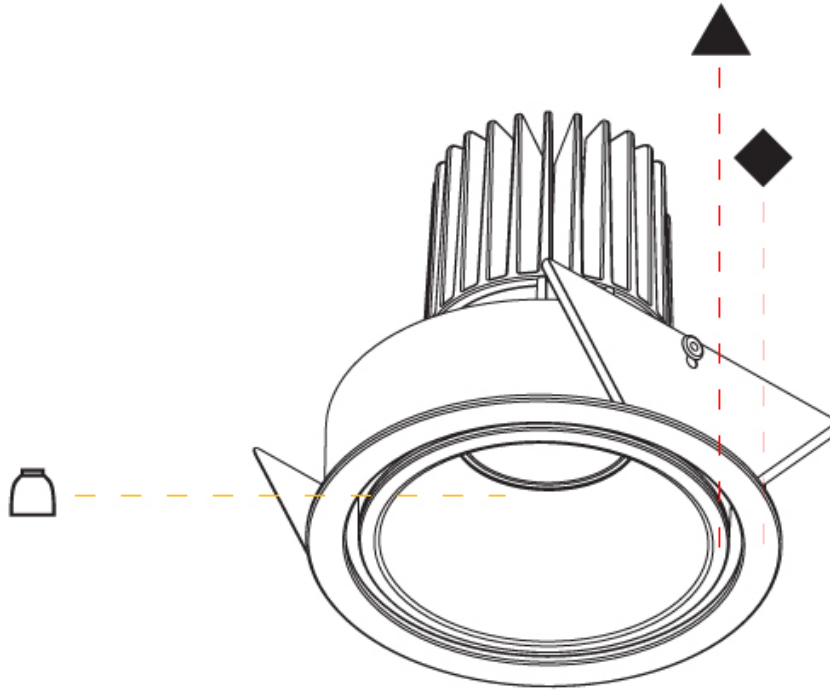

INVADER STANDARD RECESSED

A35601-

PROJECT	_____
TYPE	_____
SPECIFIER	_____
QUANTITY	_____
DATE	_____