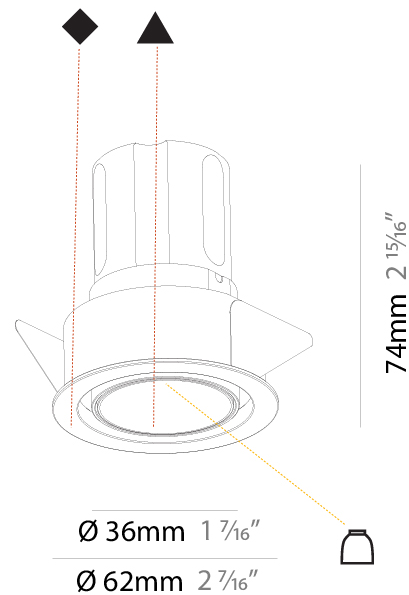

GENERAL

Series: Invader Standard
Subseries: Invader Adjustable
Brand: Prolicht
Division: Architectural
Mounting Type: Recessed
Mounting Location: Ceiling
Subcategory: Downlight

PHYSICAL

Shape: Round
Diameter (mm): 62
Diameter (in): 2 7/16
Height (mm): 74
Height (in): 2 15/16
Min. Recessing Depth (mm): 150
Min. Recessing Depth (in): 5 7/8
Light Distribution: Adjustable / Direct
Weight (kg): 0.138
Weight (lbs): 0.304
Fixture Finish: SSR / BKV / CWI / CRY / HAB / UFT / ITA / RUA / FTG / MYG / LOD / PUS / FRO / FUP / KIA / POP / BLS / SPG / MEY / GOH / GUM / CHC / COM / ABZ / JAG / OBR / MOS / ROR
Fixture Material: Aluminum
Cut-out Measurements: 57mm / 2 1/4"

ELECTRICAL

Lamp Type: LED (Zhaga Standard)
Input Wattage (W): 7.7
Total Output Wattage (W): 7
Dimming: Tri-Mode (Non-Dimming and Phase Dimming (120Vac only) and 0-10V Dimming)
Driver Included: No
Driver Location: Remote
Driver Type: Constant Current - 120 / 277Vac
Input Voltage (V): 120 - 277
Constant Current (MA): 250

LED

Number of LEDs: 1
Color Temperature (°K): 2700 / 3000 / 3500 / 4000
Max. Delivered Lumen (lm): 660 / 690 / 725 / 740
CRI: >90 CRI
Lamp Life (hrs): 50000

OPTICAL

Reflector°: 33 / 47 / 65
Adjustability: Rotational 180°; Tilt 30°

RATINGS AND CERTIFICATIONS

Certified By: Certified for North American Standards
IP rating: IP20