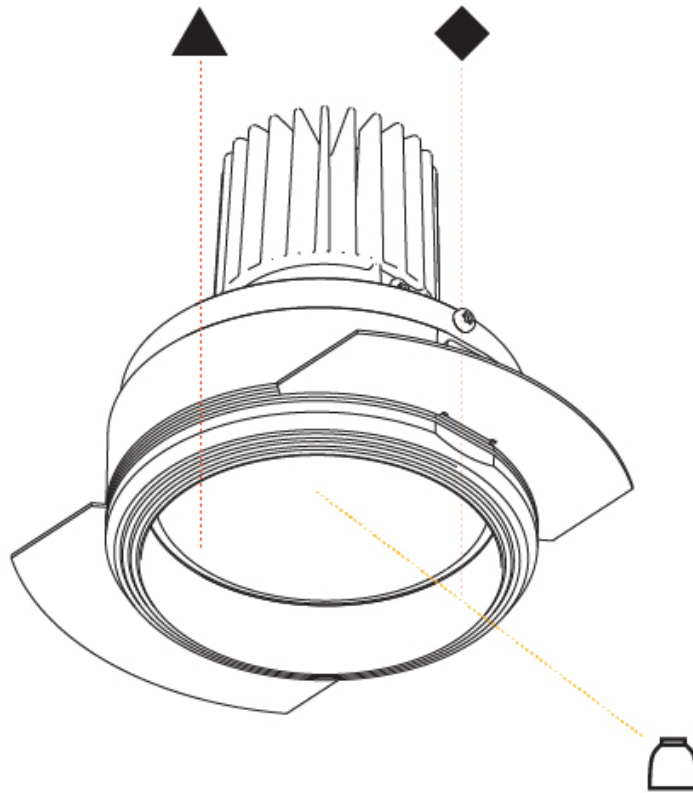

INVADER ADJUSTABLE TRIMLESS

A35525-

PROJECT

TYPE

SPECIFIER

QUANTITY

DATE

A