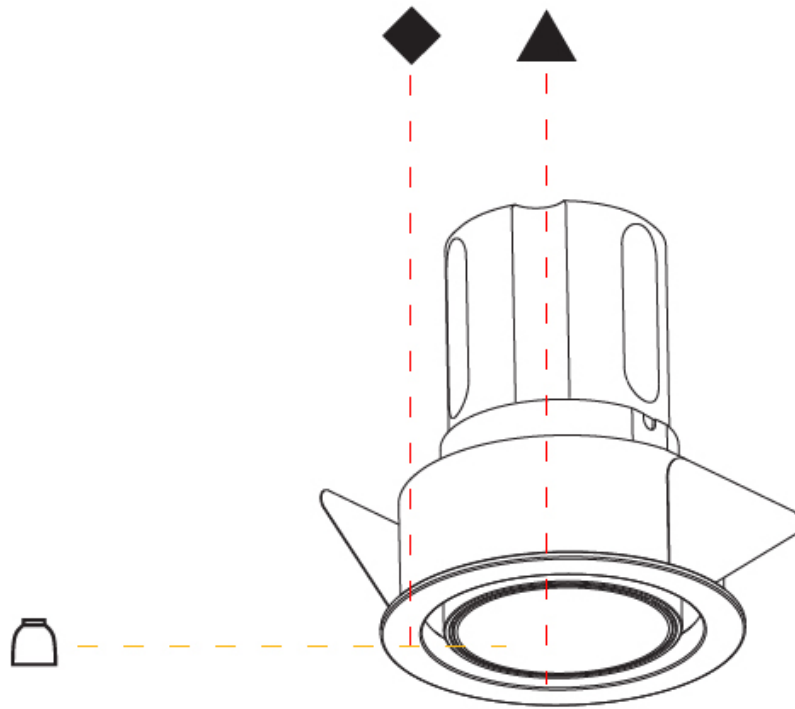

INVADER ADJUSTABLE RECESSED

A37962-

PROJECT	_____
TYPE	_____
SPECIFIER	_____
QUANTITY	_____
DATE	_____

A